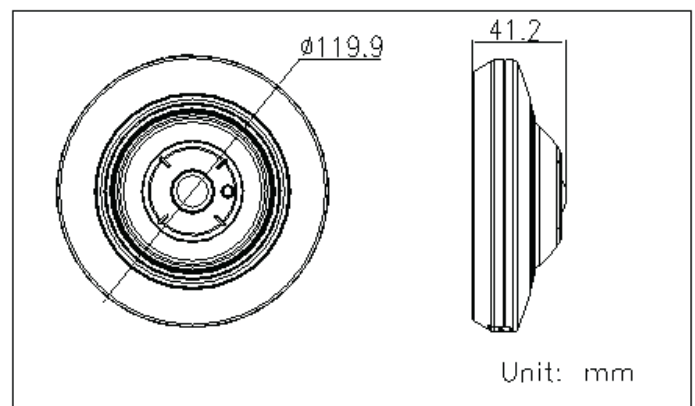

Dimensions