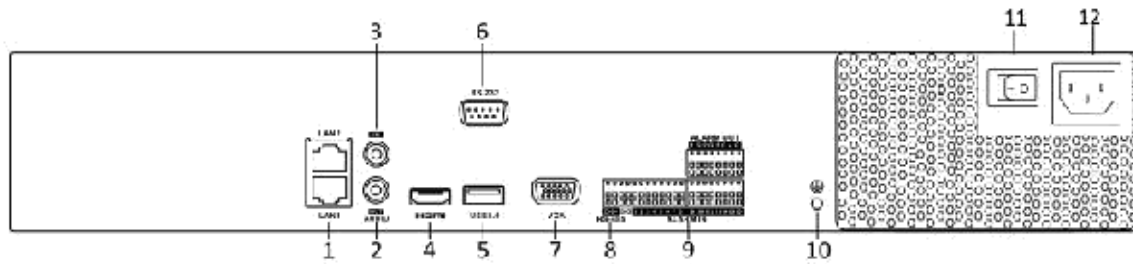

Physical Interfaces

Index	Description	Index	Description
1	LAN1 and LAN2 Interfaces	7	VGA Output (DB9 Connector)
2	AUDIO OUT	8	RS-485 Serial Interface
3	AUDIO IN	9	Controller Port, Alarm In/Alarm Out
4	HDMI Interface	10	GND
5	USB 3.0 Interface	11	100 to 240 VAC power supply
6	RS-232 Serial Interface	12	Power Switch